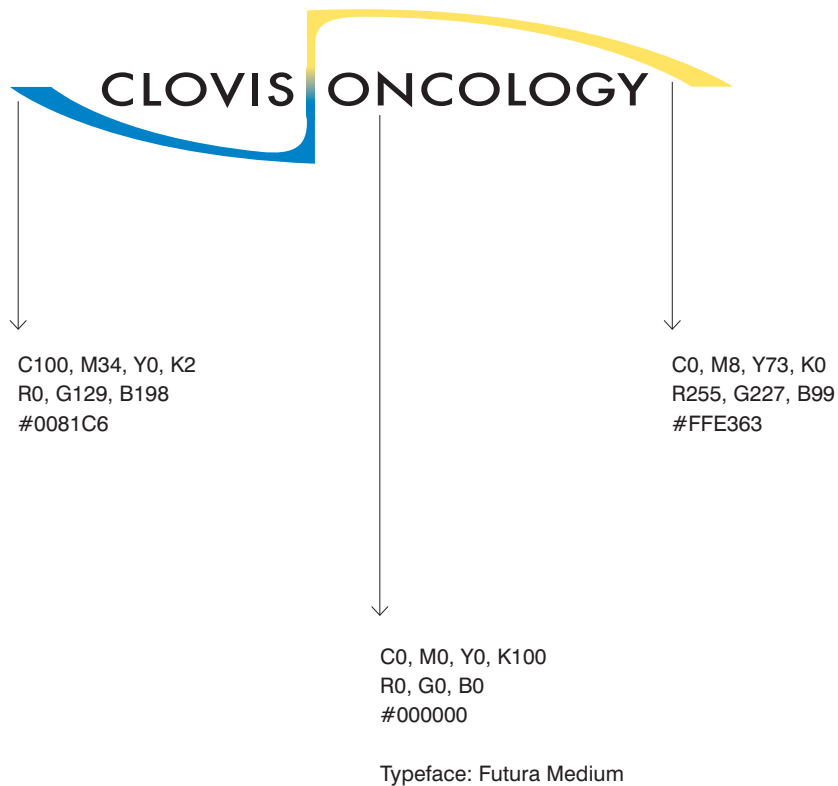

# The Clovis Oncology Corporate Logo

## STANDARD LOGO SPECIFICATIONS: COLORS, TYPEFACE, MINIMUM CLEAR SPACE AND SIZE

### Minimum Clear Space

**X:** Always maintain this minimum clear space around the logo even when proportionally scaling the logo.

## COLOR FORMATS: STANDARD, GRAYSCALE, REVERSED, AND SOLID

Standard Color Logo

Grayscale

Reversed in Color

Reversed in Solid White

Solid Black

Solid Color